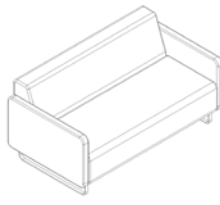

Fletcher Systems

Landscape Modules

LINEAR & 1000R 90° MODULES

Rectangle Ottoman 700L

Rectangle Ottoman 1400L

Rectangle Ottoman 1700L

Rectangle Ottoman 2000L

Chair

Chair with arms

Sofa 1400L

Sofa 1400L with arms

Sofa 1700L

Sofa 1700L with arms

Sofa 2000L

Sofa 2000L with arms

High back Sofa 1400L