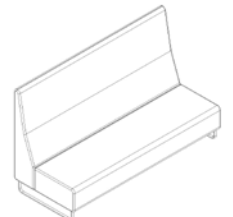

Fletcher Systems

Landscape Modules

LINEAR & 1000R 90° MODULES

Rectangle Ottoman 700L

Rectangle Ottoman 1400L

Rectangle Ottoman 1700L

Rectangle Ottoman 2000L

Chair

Chair with arms

Sofa 1400L

Sofa 1400L with arms

Sofa 1700L

Sofa 1700L with arms

Sofa 2000L

Sofa 2000L with arms

High back Sofa 1400L

High back Sofa 1700L

High back Sofa 2000L

90° Corner Ottoman

90° Low back Corner Chair

90° High back Corner Chair

ARC 1500R 60° MODULES

60° Ottoman

60° Concave Low back