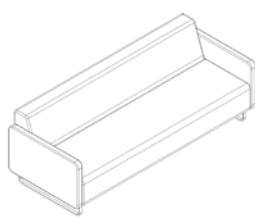

Fletcher Systems

Landscape Modules

LINEAR & 1000R 90° MODULES

Rectangle Ottoman 700L

Rectangle Ottoman 1400L

Rectangle Ottoman 1700L

Rectangle Ottoman 2000L

Chair

Chair with arms

Sofa 1400L

Sofa 1400L with arms

Sofa 1700L

Sofa 1700L with arms

Sofa 2000L

Sofa 2000L with arms

High back Sofa 1400L

High back Sofa 1700L

High back Sofa 2000L

90° Corner Ottoman

90° Low back Corner Chair

90° High back Corner Chair

ARC 1500R 60° MODULES

60° Ottoman

60° Concave Low back