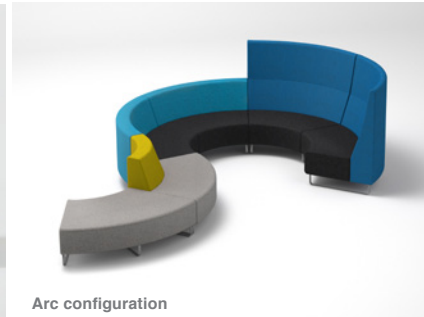

Linear & Arc configuration

Arc configuration