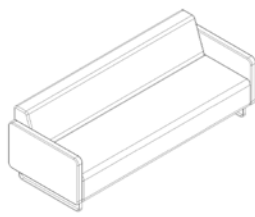

Fletcher Systems

Landscape Modules

LINEAR & 1000R 90° MODULES

Rectangle Ottoman 700L

Rectangle Ottoman 1400L

Rectangle Ottoman 1700L

Rectangle Ottoman 2000L

Chair

Chair with arms

Sofa 1400L

Sofa 1400L with arms

Sofa 1700L

Sofa 1700L with arms

Sofa 2000L

Sofa 2000L with arms

High back Sofa 1400L

High back Sofa 1700L

High back Sofa 2000L

90° Corner Ottoman

90° Low back Corner Chair

90° High back Corner Chair

ARC 1500R 60° MODULES

60° Ottoman

60° Concave Low back