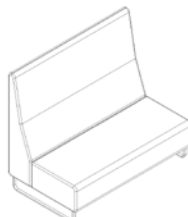

Fletcher Systems

Landscape Modules

LINEAR & 1000R 90° MODULES

Rectangle Ottoman 700L

Rectangle Ottoman 1400L

Rectangle Ottoman 1700L

Rectangle Ottoman 2000L

Chair

Chair with arms

Sofa 1400L

Sofa 1400L with arms

Sofa 1700L

Sofa 1700L with arms

Sofa 2000L

Sofa 2000L with arms

High back Sofa 1400L

High back Sofa 1700L

High back Sofa 2000L

90° Corner Ottoman

90° Low back Corner Chair

90° High back Corner Chair

ARC 1500R 60° MODULES

60° Ottoman

60° Concave Low back