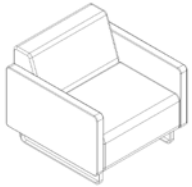

Fletcher Systems

Landscape Modules

LINEAR & 1000R 90° MODULES

Rectangle Ottoman 700L

Rectangle Ottoman 1400L

Rectangle Ottoman 1700L

Rectangle Ottoman 2000L

Chair

Chair with arms

Sofa 1400L

Sofa 1400L with arms

Sofa 1700L

Sofa 1700L with arms

Sofa 2000L

Sofa 2000L with arms

High back Sofa 1400L