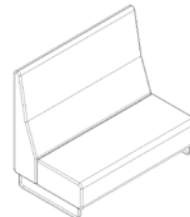

Fletcher Systems

Landscape Modules

LINEAR & 1000R 90° MODULES

Rectangle Ottoman 700L

Rectangle Ottoman 1400L

Rectangle Ottoman 1700L

Rectangle Ottoman 2000L

Chair

Chair with arms

Sofa 1400L

Sofa 1400L with arms

Sofa 1700L

Sofa 1700L with arms

Sofa 2000L

Sofa 2000L with arms

High back Sofa 1400L

High back Sofa 1700L

High back Sofa 2000L

90° Corner Ottoman

90° Low back Corner Chair

90° High back Corner Chair

ARC 1500R 60° MODULES

60° Ottoman

60° Concave Low back