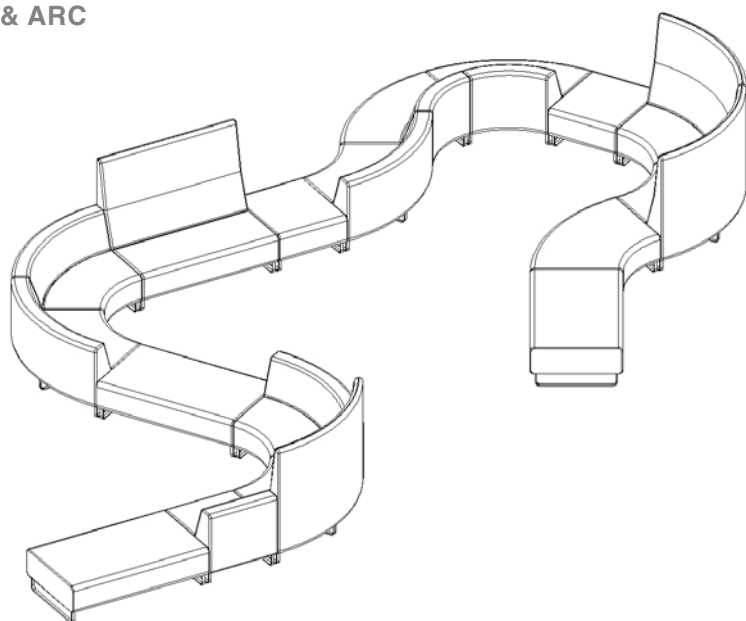

Landscape is designed and constructed to withstand the rigors of all commercial environments.

NOTE:

- Available with a seat height of 400mm for casual setting or 450mm for public seating.
- A rubber foot options is available for hard floors.
- The configuration locking system is recommended for grouped seating.
- Fabric with stretch and memory is required for this design.

60° Concave High back

60° Convex Low back

60° Convex High back

ARC 2050R 60° MODULES

60° Ottoman

60° Concave Low back

60° Concave High back

60° Convex Low back

Fletcher Systems

Basic/Primary Configurations

LINEAR

ARC

LINEAR & ARC

Fletcher Systems