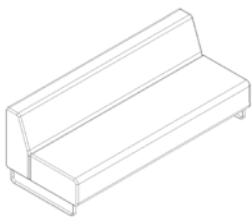

Fletcher Systems

Landscape Modules

LINEAR & 1000R 90° MODULES

Rectangle Ottoman 700L

Rectangle Ottoman 1400L

Rectangle Ottoman 1700L

Rectangle Ottoman 2000L

Chair

Chair with arms

Sofa 1400L

Sofa 1400L with arms

Sofa 1700L

Sofa 1700L with arms

Sofa 2000L

Sofa 2000L with arms

High back Sofa 1400L

High back Sofa 1700L

High back Sofa 2000L

90° Corner Ottoman

90° Low back Corner Chair

90° High back Corner Chair

ARC 1500R 60° MODULES

60° Ottoman

60° Concave Low back