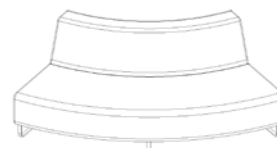

Landscape is designed and constructed to withstand the rigors of all commercial environments.

NOTE:

- Available with a seat height of 400mm for casual setting or 450mm for public seating.
- A rubber foot options is available for hard floors.
- The configuration locking system is recommended for grouped seating.
- Fabric with stretch and memory is required for this design.

High back Sofa 1700L

High back Sofa 2000L

90° Corner Ottoman

90° Low back Corner Chair

90° High back Corner Chair

ARC 1500R 60° MODULES

60° Ottoman

60° Concave Low back

60° Concave High back

60° Convex Low back

60° Convex High back

ARC 2050R 60° MODULES

60° Ottoman

60° Concave Low back

60° Concave High back

60° Convex Low back