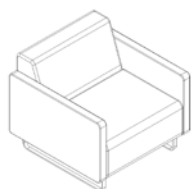

Fletcher Systems

Landscape Modules

LINEAR & 1000R 90° MODULES

Rectangle Ottoman 700L

Rectangle Ottoman 1400L

Rectangle Ottoman 1700L

Rectangle Ottoman 2000L

Chair

Chair with arms

Sofa 1400L

Sofa 1400L with arms

Sofa 1700L

Sofa 1700L with arms

Sofa 2000L

Sofa 2000L with arms

High back Sofa 1400L