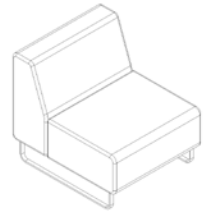

Fletcher Systems

Landscape Modules

LINEAR & 1000R 90° MODULES

Rectangle Ottoman 700L

Rectangle Ottoman 1400L

Rectangle Ottoman 1700L

Rectangle Ottoman 2000L

Chair

Chair with arms

Sofa 1400L

Sofa 1400L with arms

Sofa 1700L

Sofa 1700L with arms

Sofa 2000L

Sofa 2000L with arms

High back Sofa 1400L