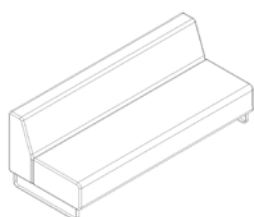

Fletcher Systems

Landscape Modules

LINEAR & 1000R 90° MODULES

Rectangle Ottoman 700L

Rectangle Ottoman 1400L

Rectangle Ottoman 1700L

Rectangle Ottoman 2000L

Chair

Chair with arms

Sofa 1400L

Sofa 1400L with arms

Sofa 1700L

Sofa 1700L with arms

Sofa 2000L

Sofa 2000L with arms

High back Sofa 1400L

High back Sofa 1700L

High back Sofa 2000L

90° Corner Ottoman

90° Low back Corner Chair

90° High back Corner Chair

ARC 1500R 60° MODULES

60° Ottoman

60° Concave Low back