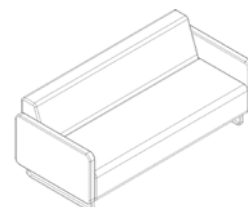

Fletcher Systems

Landscape Modules

LINEAR & 1000R 90° MODULES

Rectangle Ottoman 700L

Rectangle Ottoman 1400L

Rectangle Ottoman 1700L

Rectangle Ottoman 2000L

Chair

Chair with arms

Sofa 1400L

Sofa 1400L with arms

Sofa 1700L

Sofa 1700L with arms

Sofa 2000L

Sofa 2000L with arms

High back Sofa 1400L

High back Sofa 1700L

High back Sofa 2000L

90° Corner Ottoman

90° Low back Corner Chair

90° High back Corner Chair

ARC 1500R 60° MODULES

60° Ottoman

60° Concave Low back