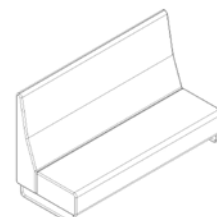

Fletcher Systems

Landscape Modules

LINEAR & 1000R 90° MODULES

Rectangle Ottoman 700L

Rectangle Ottoman 1400L

Rectangle Ottoman 1700L

Rectangle Ottoman 2000L

Chair

Chair with arms

Sofa 1400L

Sofa 1400L with arms

Sofa 1700L

Sofa 1700L with arms

Sofa 2000L

Sofa 2000L with arms

High back Sofa 1400L

High back Sofa 1700L

High back Sofa 2000L

90° Corner Ottoman

90° Low back Corner Chair

90° High back Corner Chair

ARC 1500R 60° MODULES

60° Ottoman

60° Concave Low back