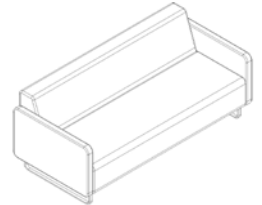

Fletcher Systems

Landscape Modules

LINEAR & 1000R 90° MODULES

Rectangle Ottoman 700L

Rectangle Ottoman 1400L

Rectangle Ottoman 1700L

Rectangle Ottoman 2000L

Chair

Chair with arms

Sofa 1400L

Sofa 1400L with arms

Sofa 1700L

Sofa 1700L with arms

Sofa 2000L

Sofa 2000L with arms

High back Sofa 1400L

High back Sofa 1700L

High back Sofa 2000L

90° Corner Ottoman

90° Low back Corner Chair

90° High back Corner Chair

ARC 1500R 60° MODULES

60° Ottoman

60° Concave Low back