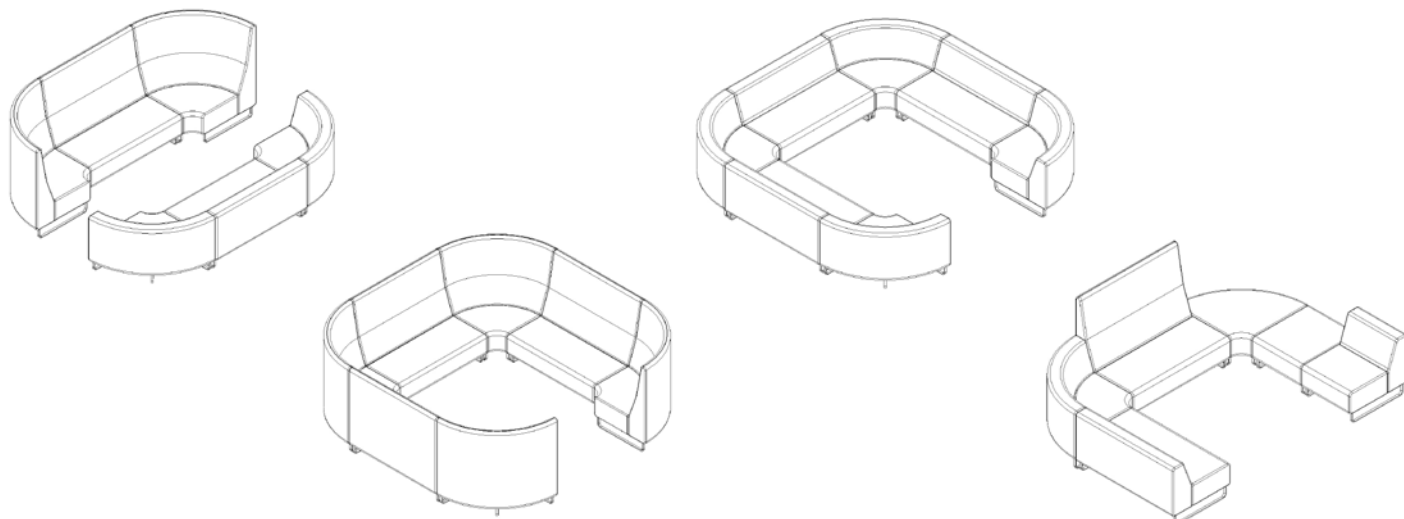

Originally released in 2004, the Landscape modular design has evolved over the years, the re-released version merges the linear and arc Landscape modules into one range to provide more flexibility and functionality. The range now consists of linear and arc 90 & 60 degree segments, these modules can be grouped to create seating plans or used individual in a more traditional setting.

High back Sofa 1700L

High back Sofa 2000L

90° Corner Ottoman

90° Low back Corner Chair

90° High back Corner Chair

ARC 1500R 60° MODULES

60° Ottoman

60° Concave Low back

60° Concave High back

60° Convex Low back

60° Convex High back

ARC 2050R 60° MODULES

60° Ottoman

60° Concave Low back

60° Concave High back

60° Convex Low back

Fletcher Systems

Basic/Primary Configurations

LINEAR

ARC

LINEAR & ARC

Fletcher Systems