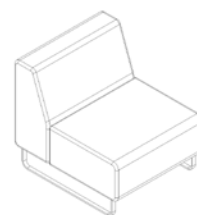

Fletcher Systems

Landscape Modules

LINEAR & 1000R 90° MODULES

Rectangle Ottoman 700L

Rectangle Ottoman 1400L

Rectangle Ottoman 1700L

Rectangle Ottoman 2000L

Chair

Chair with arms

Sofa 1400L

Sofa 1400L with arms

Sofa 1700L

Sofa 1700L with arms

Sofa 2000L

Sofa 2000L with arms

High back Sofa 1400L