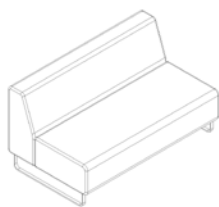

Fletcher Systems

Landscape Modules

LINEAR & 1000R 90° MODULES

Rectangle Ottoman 700L

Rectangle Ottoman 1400L

Rectangle Ottoman 1700L

Rectangle Ottoman 2000L

Chair

Chair with arms

Sofa 1400L

Sofa 1400L with arms

Sofa 1700L

Sofa 1700L with arms

Sofa 2000L

Sofa 2000L with arms

High back Sofa 1400L