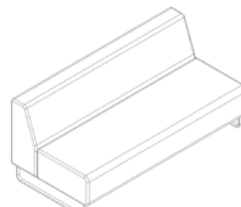

Fletcher Systems

Landscape Modules

LINEAR & 1000R 90° MODULES

Rectangle Ottoman 700L

Rectangle Ottoman 1400L

Rectangle Ottoman 1700L

Rectangle Ottoman 2000L

Chair

Chair with arms

Sofa 1400L

Sofa 1400L with arms

Sofa 1700L

Sofa 1700L with arms

Sofa 2000L

Sofa 2000L with arms

High back Sofa 1400L