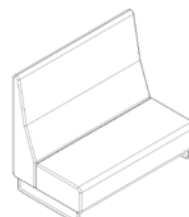

Fletcher Systems

Landscape Modules

LINEAR & 1000R 90° MODULES

Rectangle Ottoman 700L

Rectangle Ottoman 1400L

Rectangle Ottoman 1700L

Rectangle Ottoman 2000L

Chair

Chair with arms

Sofa 1400L

Sofa 1400L with arms

Sofa 1700L

Sofa 1700L with arms

Sofa 2000L

Sofa 2000L with arms

High back Sofa 1400L

High back Sofa 1700L

High back Sofa 2000L

90° Corner Ottoman

90° Low back Corner Chair

90° High back Corner Chair

ARC 1500R 60° MODULES

60° Ottoman

60° Concave Low back