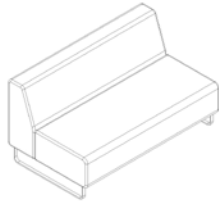

Fletcher Systems

Landscape Modules

LINEAR & 1000R 90° MODULES

Rectangle Ottoman 700L

Rectangle Ottoman 1400L

Rectangle Ottoman 1700L

Rectangle Ottoman 2000L

Chair

Chair with arms

Sofa 1400L

Sofa 1400L with arms

Sofa 1700L

Sofa 1700L with arms

Sofa 2000L

Sofa 2000L with arms

High back Sofa 1400L