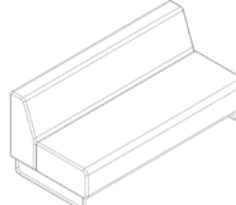

Fletcher Systems

Landscape Modules

LINEAR & 1000R 90° MODULES

Rectangle Ottoman 700L

Rectangle Ottoman 1400L

Rectangle Ottoman 1700L

Rectangle Ottoman 2000L

Chair

Chair with arms

Sofa 1400L

Sofa 1400L with arms

Sofa 1700L

Sofa 1700L with arms

Sofa 2000L

Sofa 2000L with arms

High back Sofa 1400L