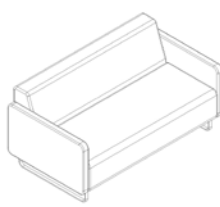

Fletcher Systems

Landscape Modules

LINEAR & 1000R 90° MODULES

Rectangle Ottoman 700L

Rectangle Ottoman 1400L

Rectangle Ottoman 1700L

Rectangle Ottoman 2000L

Chair

Chair with arms

Sofa 1400L

Sofa 1400L with arms

Sofa 1700L

Sofa 1700L with arms

Sofa 2000L

Sofa 2000L with arms

High back Sofa 1400L