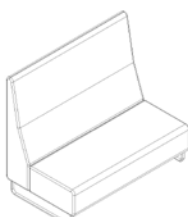

Fletcher Systems

Landscape Modules

LINEAR & 1000R 90° MODULES

Rectangle Ottoman 700L

Rectangle Ottoman 1400L

Rectangle Ottoman 1700L

Rectangle Ottoman 2000L

Chair

Chair with arms

Sofa 1400L

Sofa 1400L with arms

Sofa 1700L

Sofa 1700L with arms

Sofa 2000L

Sofa 2000L with arms

High back Sofa 1400L

High back Sofa 1700L

High back Sofa 2000L

90° Corner Ottoman

90° Low back Corner Chair

90° High back Corner Chair

ARC 1500R 60° MODULES

60° Ottoman

60° Concave Low back