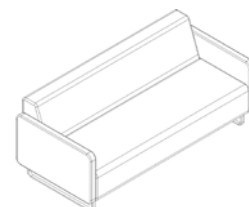

Fletcher Systems

Landscape Modules

LINEAR & 1000R 90° MODULES

Rectangle Ottoman 700L

Rectangle Ottoman 1400L

Rectangle Ottoman 1700L

Rectangle Ottoman 2000L

Chair

Chair with arms

Sofa 1400L

Sofa 1400L with arms

Sofa 1700L

Sofa 1700L with arms

Sofa 2000L

Sofa 2000L with arms

High back Sofa 1400L

High back Sofa 1700L

High back Sofa 2000L

90° Corner Ottoman

90° Low back Corner Chair

90° High back Corner Chair

ARC 1500R 60° MODULES

60° Ottoman

60° Concave Low back