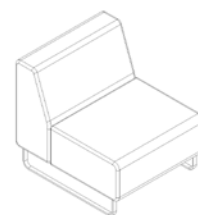

Fletcher Systems

Landscape Modules

LINEAR & 1000R 90° MODULES

Rectangle Ottoman 700L

Rectangle Ottoman 1400L

Rectangle Ottoman 1700L

Rectangle Ottoman 2000L

Chair

Chair with arms

Sofa 1400L

Sofa 1400L with arms

Sofa 1700L

Sofa 1700L with arms

Sofa 2000L

Sofa 2000L with arms

High back Sofa 1400L