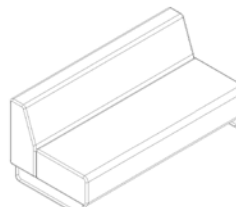

Fletcher Systems

Landscape Modules

LINEAR & 1000R 90° MODULES

Rectangle Ottoman 700L

Rectangle Ottoman 1400L

Rectangle Ottoman 1700L

Rectangle Ottoman 2000L

Chair

Chair with arms

Sofa 1400L

Sofa 1400L with arms

Sofa 1700L

Sofa 1700L with arms

Sofa 2000L

Sofa 2000L with arms

High back Sofa 1400L