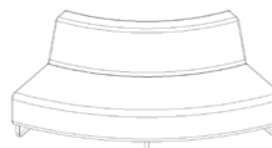

Landscape is designed and constructed to withstand the rigors of all commercial environments.

NOTE:

- Available with a seat height of 400mm for casual setting or 450mm for public seating.
- A rubber foot options is available for hard floors.
- The configuration locking system is recommended for grouped seating.
- Fabric with stretch and memory is required for this design.

High back Sofa 1700L

High back Sofa 2000L

90° Corner Ottoman

90° Low back Corner Chair

90° High back Corner Chair

ARC 1500R 60° MODULES

60° Ottoman

60° Concave Low back

60° Concave High back

60° Convex Low back

60° Convex High back

ARC 2050R 60° MODULES

60° Ottoman

60° Concave Low back

60° Concave High back

60° Convex Low back